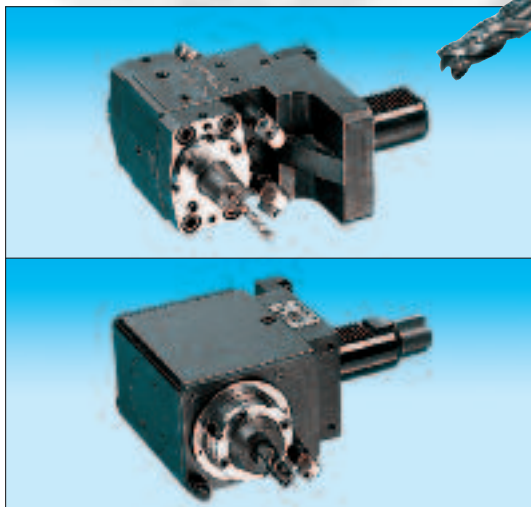

ESA Eppinger GmbH
Breitwiesenweg 2-8 · 73770 Denkendorf, Germany
Telefon +49 711 934 934-0 · Telefax +49 711 934 934-1
E-Mail: info@eppinger.de · Internet: www.eppinger.de